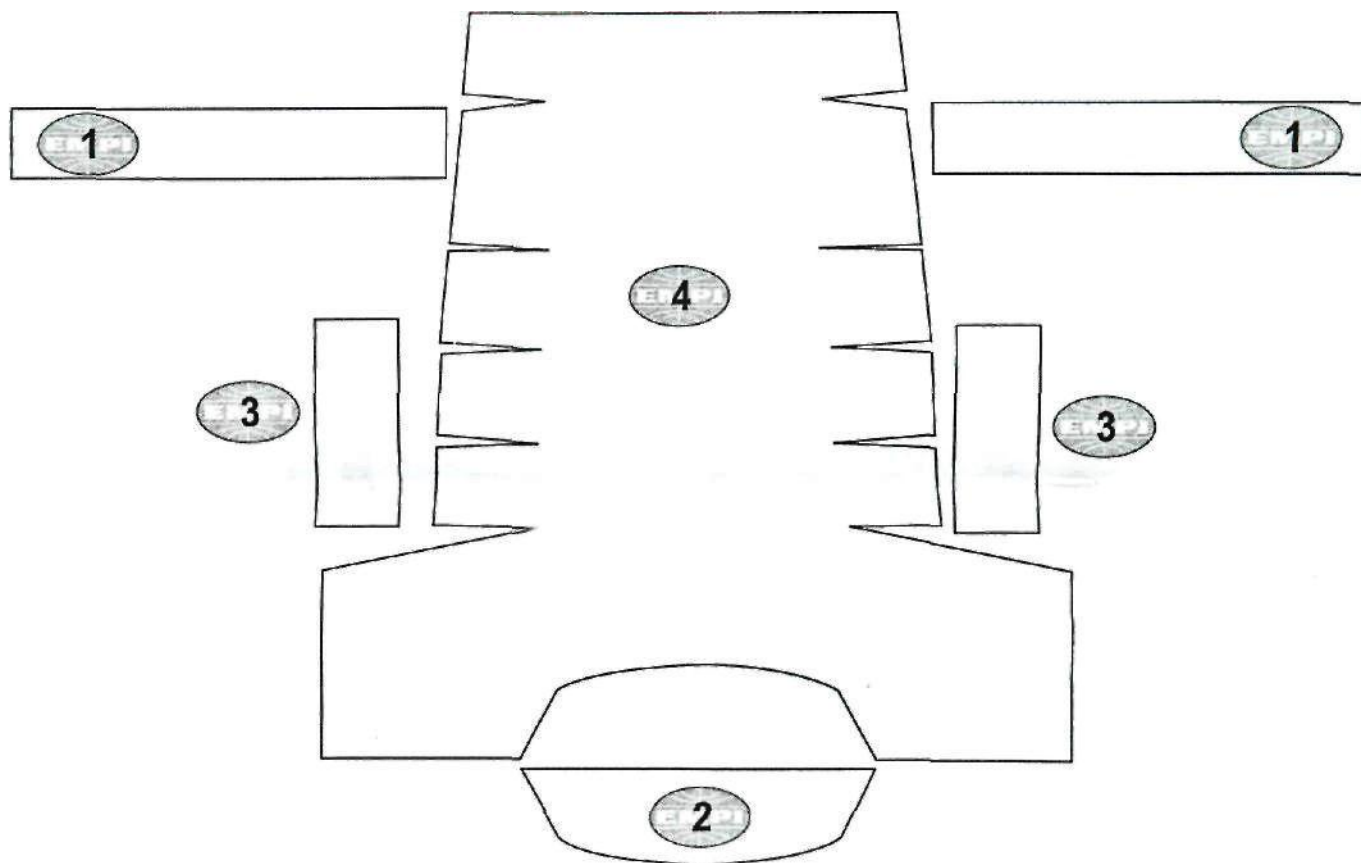

HEADLINER KIT

INSTALLATION ORDER:

#1 DOOR POST PANELS - SUPPLIED AS ONE PIECE - SEPERATE BEFORE INSTALLING

#2 REAR WINDOW

#3 BELOW REAR QUARTER WINDOWS

#4 MAIN HEADLINER

PLEASE NOTE:

THIS EMPI HEADLINER IS AN EASY AND ATTRACTIVE REPLACEMENT HEADLINER FOR YOUR CAR. **IT IS NOT AN EXACT O.E.**

REPLACEMENT. IT HAS ONE LESS BOW ACROSS THE HEADLINER AND DOES NOT HAVE AS MANY SEAMS IN THE WINDOW AREAS AS THE ORIGINAL HEADLINER FROM YOUR CAR.